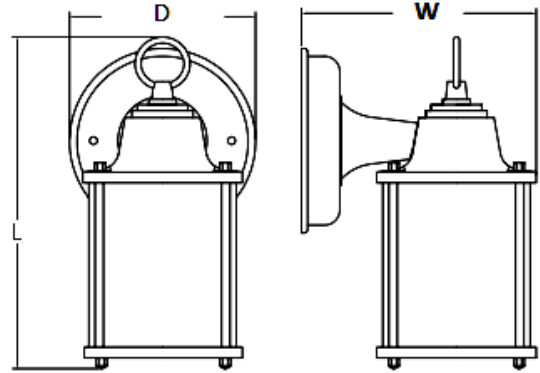

JOB NAME: _____

DATE: _____

TYPE: _____

DIMENSIONS:

8-1/2"(L) x 5-3/4"(W) x 4-1/2"(D)

LRS-B-30K-PC
LRS-B-40K-PC

LED RESIDENTIAL LANTERNS WITH PHOTOCELL

Ideal for general site lighting, residential houses, doorway, pathway and garages

ELECTRICAL SPECIFICATIONS:

- Voltage: 120ACV, 60 Hz
- Wattage: 6W
- Power Factor: 0.95
- Efficacy: 91LM/W

HOUSING SPECIFICATIONS:

- Aluminum housing with powder coated
- Includes pre-wired photocell
- Operating temperature: -40°F to 104°F
- Lifespan: 50,000 hr.
- IP Rating: IP65